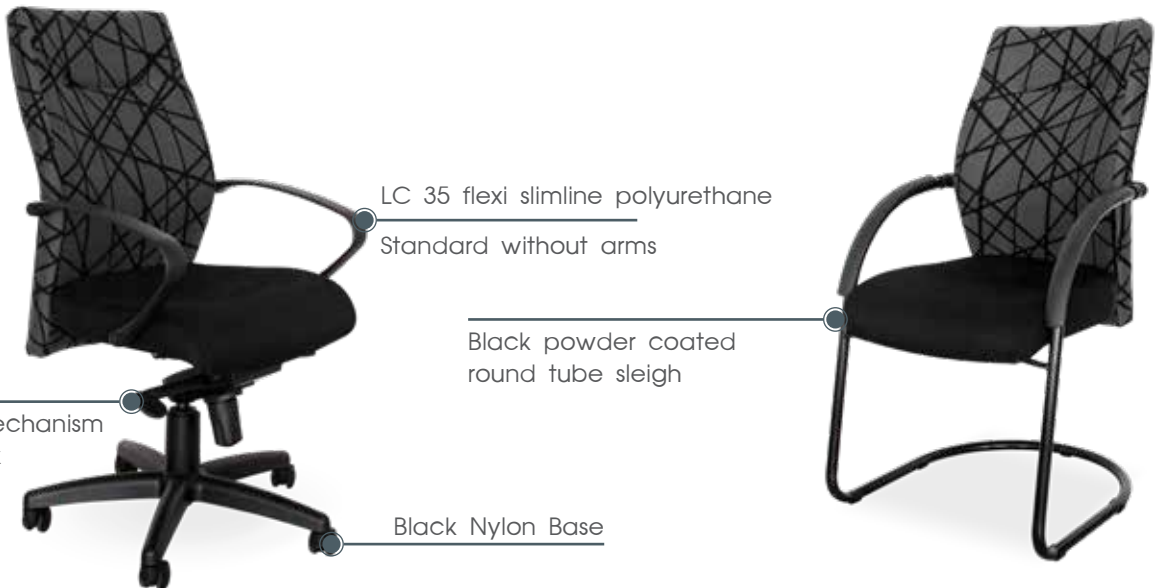

# CAYMAN

LC 50

Standard without arms

2 Lever synchro mechanism with 5 position lock

Black nylon base

MEDIUM BACK

VISITORS

LC 35 flexi slimline polyurethane

Standard without arms

Black powder coated round tube sleigh

2 Lever synchro mechanism with 5 position lock

Black Nylon Base

Options :  
Polished Aluminium Base  
Chrome Normal Base

Visitors:  
Satin or Chrome Integral Round Tube Sleigh Base

Photographed in:  
Back Fabric: The Mill Network Black  
Seat Fabric: The Mill Work It Black