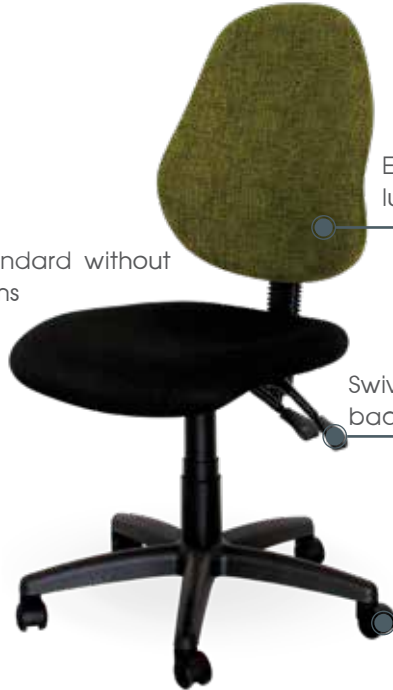

TYPIST RANGE

LUCEA 1500

Ergonomic shape in lumbar area

LC 50

Standard without arms

Swivel mechanism with back rake adjustment

Black nylon base

Photographed in:
Back Fabric: The Mill Work It Steel
Seat Fabric: The Mill Work It Black

LUCEA 1000

Ergonomic shape in lumbar area

Standard without arms

Swivel mechanism with back rake adjustment

Black nylon base

Photographed in:
Back Fabric: The Mill Work It Fern
Seat Fabric: The Mill Work It Black

CANCUN

Standard without arms

Swivel mechanism

Black nylon base

Photographed in:
Back Fabric: U & G Marriot, Colour 3
Seat Fabric: U & G Marriot Colour 14

LUCEA 1800

Standard without arms

Ergonomic shape in lumbar area

Swivel mechanism with back rake adjustment

Black nylon base

Photographed in:
Back Fabric: The Mill Work It Capri
Seat Fabric: The Mill Work It Black

LC 15 PU Pad

LC 40

LC 50

LC 60

LC 95 Chrome Adjustable Arm