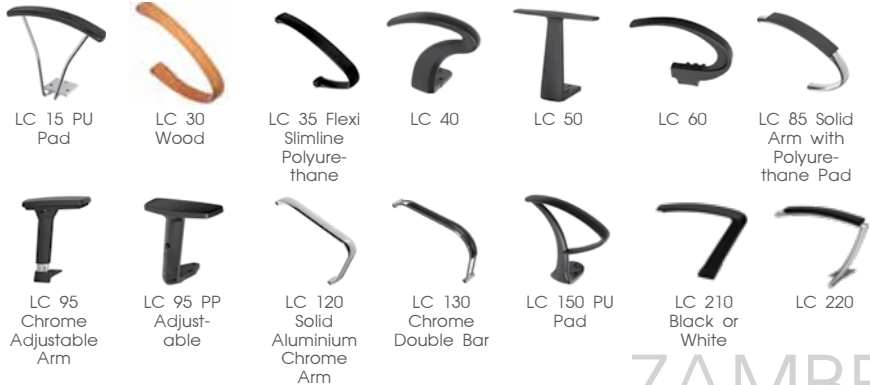

HIGH BACK

LC 120 solid aluminium chrome arm

Standard without arms

Swivel & tilt mechanism with 1 position lock

Optional: Chrome normal base

ZAMBEZI

MEDIUM BACK

VISITORS

Black powder coated round tube sleigh

LC 15 PU Pad

LC 30 Wood

LC 35 Flexi Slimline Polyurethane

LC 40

LC 50

LC 60

LC 85 Solid Arm with Polyurethane Pad

LC 95 Chrome Adjustable Arm

LC 95 PP Adjustable

LC 120 Solid Aluminium Chrome Arm

LC 130 Chrome Double Bar

LC 150 PU Pad

LC 210 Black or White

LC 220

Photographed in:
 Back Fabric: The Mill, Spin, Ebony TM 13260
 Seat Fabric: Helm Textiles, Studio, Black