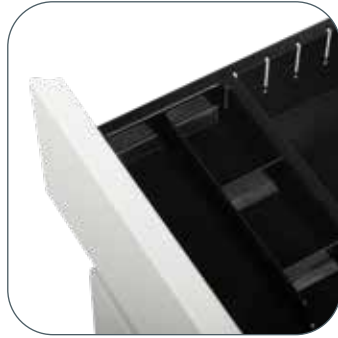

L Shape Desk With Enviro PET Screens

50 x 50 Square Tubing
Fixed Frame Not Adjustable
Frame Available in Black, Silver, White

Top

Moisture Resistant Surface
Uv Stable And Colour Consistency

DS

Mobile Pedestal

3 drawer, Central lock
Powder Coated Steel

Available Colours

White

Charcoal

Black

DS