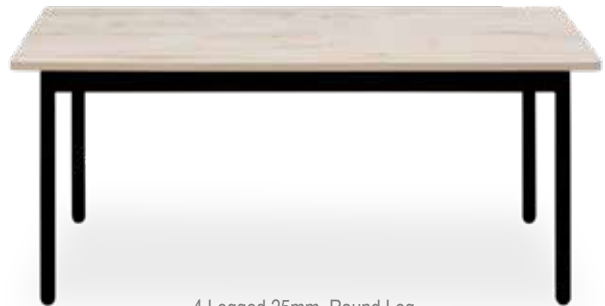

Concept Table

50 x 50 Square Tubing
Available in Black, Silver, White

Top
22mm Melawood Top.

DS

Wooden Legs

Coffee Tables

Top
22mm Melawood Top.

Loop Leg -
25mm x 25mm