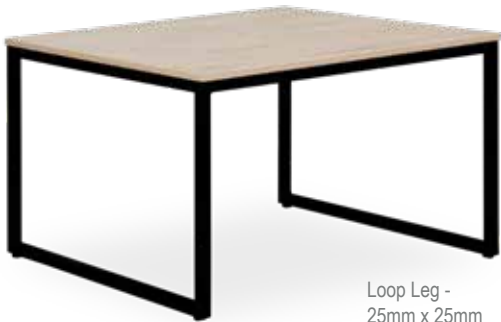

Concept Table

50 x 50 Square Tubing
Available in Black, Silver, White

Top
22mm Melawood Top.

DS

Wooden Legs

Coffee Tables

Top
22mm Melawood Top.

Loop Leg -
25mm x 25mm