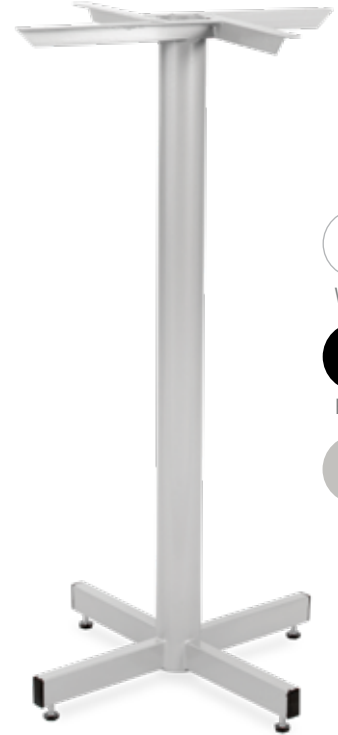

White

Wenge

1200 x 800mm Rectangular

CE

Aluminium Table

Aluminium Bar

SA Bar Base

Powder Coated Black or Silver
Manufactured Locally