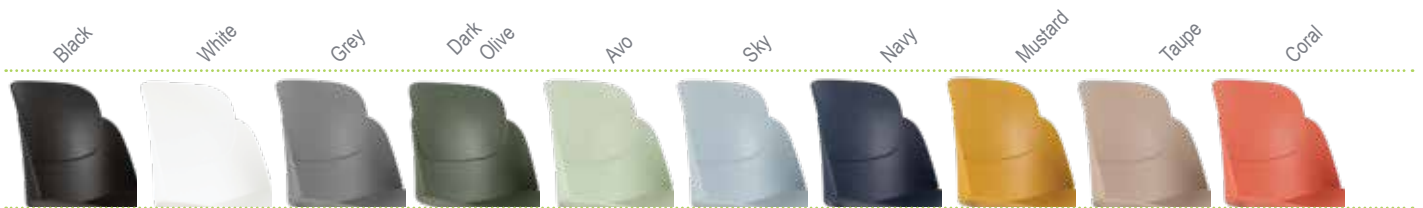

Chrome Normal Base ▼

Black Nylon

Dakota High Base

4 Legged Base ▶

◀ Sleigh Base

○ White

● Black

Draughtsman Conversion ▲

Bar Base ▶

◀ Bench

Available Colours

CE

Base Options

Polished Aluminium

Black Nylon

Dakota High Base