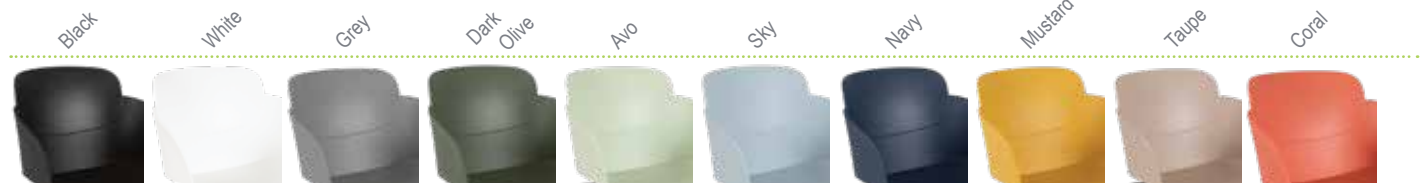

Lotus

.....
Shape Your Space,
Choose Your Base

Chrome Normal Base ▲

4 Legged Base ▲

◀ Dakota Cross Base

Sleigh Base ▶

Lotus
Polypropylene

Bar Base ▶

◀ Draughtsman Conversion

Available in Chrome, White or Black

CE

Available colours

Polished Aluminium

◀ Bar Base
Chrome

◀ Dakota Cross Base
Chrome

Base Options