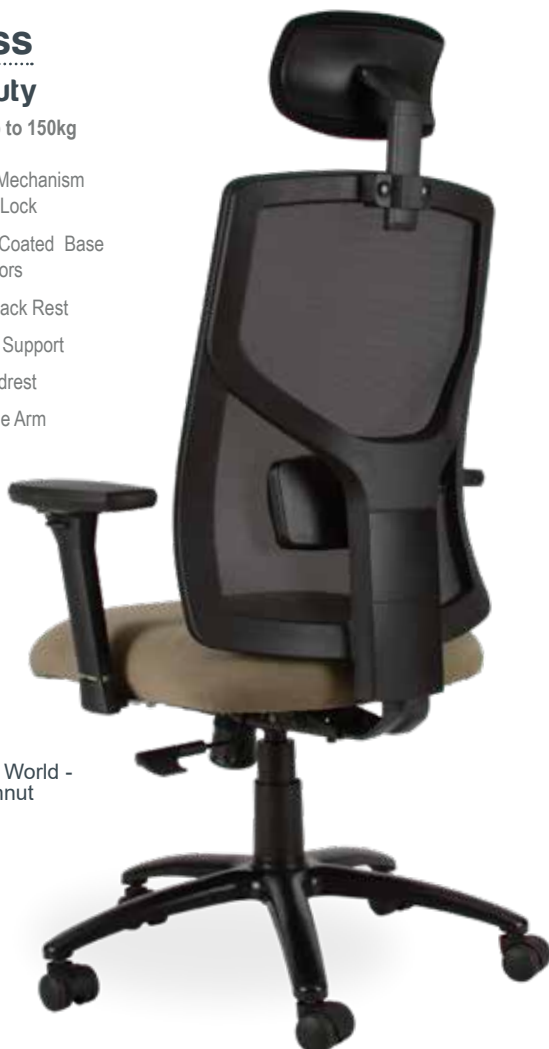

Adjustable Lumbar Support

Medium Back

Fabric: Weavers World -
Hyde, Ash

Arms: LC95 4D CHROME

Emerald

- Swivel & Tilt Mechanism
- Fixed Lumbar Support
- Adjustable Headrest

High Back

Medium Back

Fortress Heavy Duty

Weight Capacity up to 150kg

Heavy Duty Synchro Mechanism
With 4 Position Lock

HD Steel Black Powder Coated Base
With HD Castors

Height Adjustable Back Rest

Adjustable Lumbar Support

Adjustable Headrest

LC 95 4D Chrome Arm

Fabric: Weavers World -
Hyde, Beechnut

Brawn Heavy Duty

Weight Capacity up to 225kg

24 Hour Use

Fabric: Italtan,
Bonded Leather,
SL24

Venus

- Single Lock Synchro Mechanism
- Adjustable Lumbar
- Adjustable Headrest

Arms: LC 95 PP

Sienna

- Self Weight Adjusting Mechanism With 3 Position Lock.
- LC 95 - 2D Adjustable Armrest
- Adjustable Lumbar
- Fixed Headrest
- Seat Slider

High Back

Medium Back

Fabric: Weavers World - Vulcan, Slate