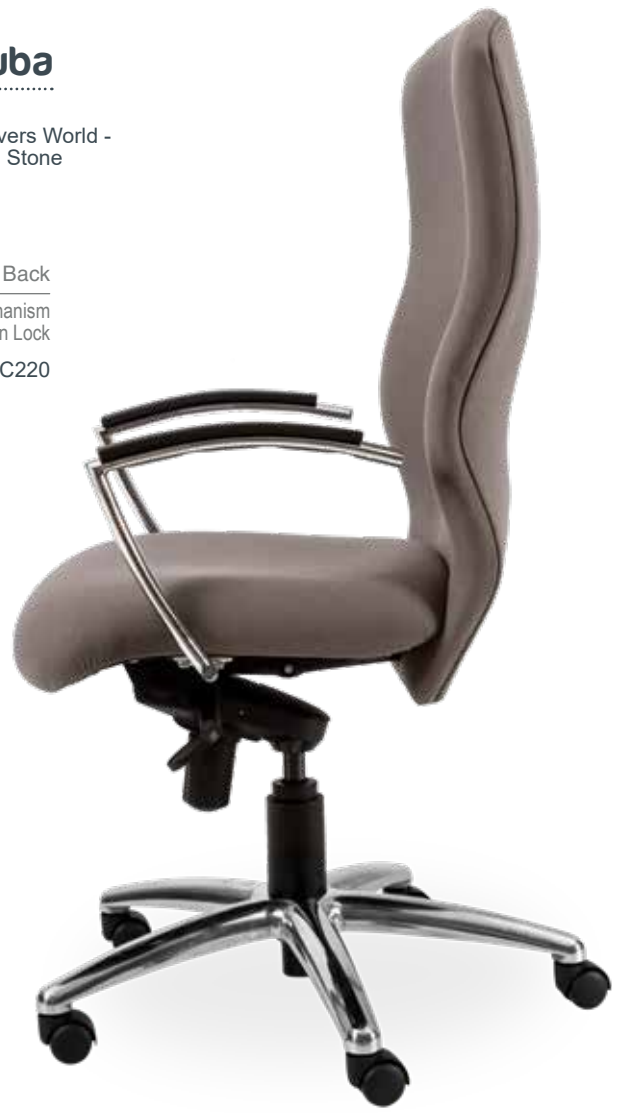

Chrome Arm Rests
Full PVC Upholstery

Aruba

.....
Reliable Comfort With
A Polished Finish.

Aruba

Fabric: Weavers World -
Vulcan, Stone

High Back
2 Lever Synchro Mechanism
with 5 Position Lock
Arms: LC220

Medium Back
Arms: LC210